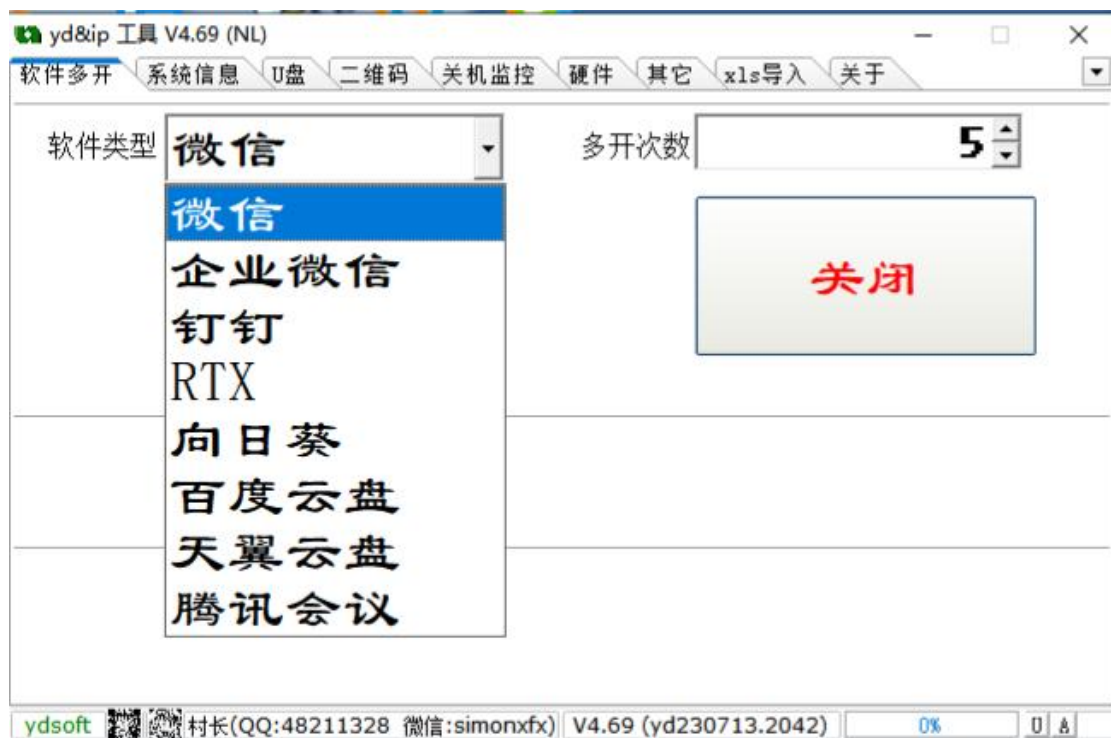

9、可快速设置 微信、企业微信、钉钉等软件双开或多开；

10、软件支持 win7、win10 等 windows 主流系统；

了解更多请私信我.....